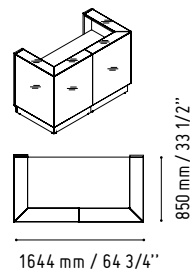

It is detail that makes a good design.
Little elements adding character and the quality of materials they are made of. Front and top elements are made of glass, while the corners are decorated with noble stainless steel.

LIN36

A2104HZ

- 124 - SILVER GLASS
- 26 - ALUMINIUM SATINATO

- 148 - HIGH GLOSS GREY
- 67 - WHITE PASTEL