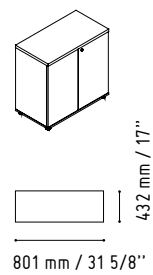

A2104HZ

- 124 - SILVER GLASS
- 26 - ALUMINIUM SATINATO

- 148 - HIGH GLOSS GREY
- 67 - WHITE PASTEL