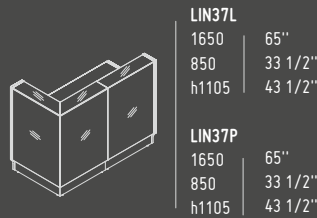

LINEA

AVAILABLE COLOURS

08 - BLACK

26 - ALUMINIUM
SATINATO

67 - WHITE
PASTEL

124 - SILVER
GLASS

134 - DARK
TURQUOISE GLASS

135 - YELLOW
GLASS

136 - FUCHSIA
GLASS

116 - BLACK
GLASS

117 - WHITE
GLASS