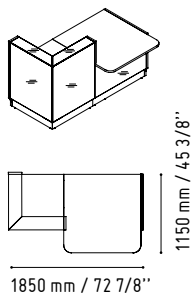

LINEA

LIN29L