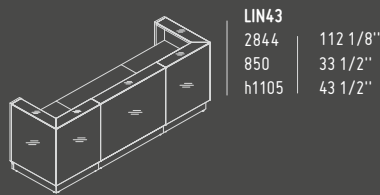

LINEA

AVAILABLE COLOURS

08 - BLACK

26 - ALUMINIUM
SATINATO

67 - WHITE
PASTEL

124 - SILVER
GLASS

134 - DARK
TURQUOISE GLASS

135 - YELLOW
GLASS

136 - FUCHSIA
GLASS

116 - BLACK
GLASS

117 - WHITE
GLASS