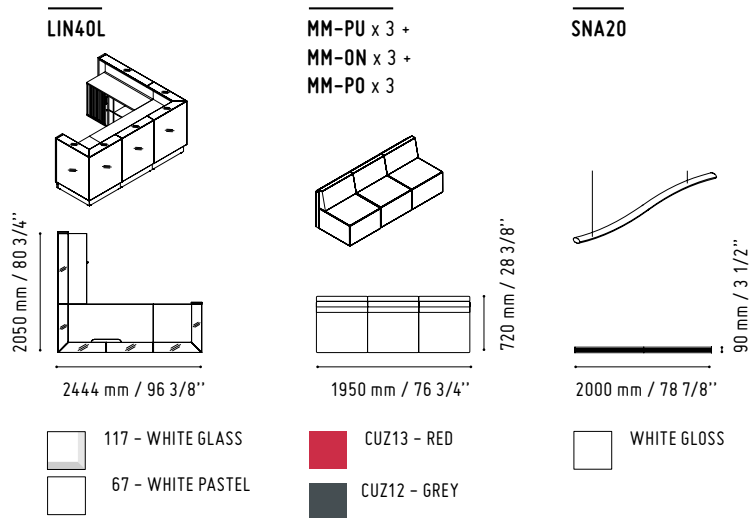

LIN33L

1122 mm / 44 1/4"

1856 mm / 73 1/8"

135 - YELLOW GLAS

26 - ALUMINIUM SATINATO

MM-2WP

720 mm / 28 3/8"

1140 mm / 44 7/8"

2000 mm / 78 7/8"

WHITE GLOSS

LIN35P

1150 mm / 45 3/8"

2650 mm / 104 3/8"

- 117 - WHITE GLASS
- 67 - WHITE PASTEL

SSL15

590 mm / 23 1/4"

1500 mm / 59 1/8"

- WHITE GLOSS

IM21S

432 mm / 17"

1334 mm / 52 5/8"

- 117 - WHITE GLASS
- 67 - WHITE PASTEL

LINEA

LINEA