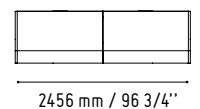

Linea turn your attention with its style and elegance.
LED light installed at the bottom of the desk adds the sophisticated style and gives you the impression that the room is bigger.

LIN25

824 mm / 32 1/2"

2456 mm / 96 3/4"

-  134 - DARK TURQUOISE GLASS
-  08 - BLACK

LMS05 + LMS06

345 mm / 13 5/8"

08 - BLACK

283 mm / 11 1/8"

A2L06

1200 mm / 47 1/4"

2000 mm / 78 7/8"

WHITE GLOSS

LIN35P

1150 mm / 45 3/8"

2650 mm / 104 3/8"

- 117 - WHITE GLASS
- 67 - WHITE PASTEL

SSL15

590 mm / 23 1/4"

1500 mm / 59 1/8"

- WHITE GLOSS

IM21S

432 mm / 17"

1334 mm / 52 5/8"

- 117 - WHITE GLASS
- 67 - WHITE PASTEL

LINEA

LINEA