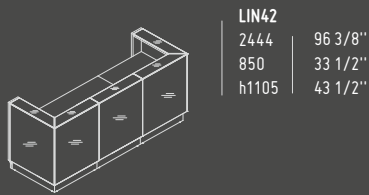

LINEA

AVAILABLE COLOURS

08 - BLACK

26 - ALUMINIUM
SATINATO

67 - WHITE
PASTEL

124 - SILVER
GLASS

134 - DARK
TURQUOISE GLASS

135 - YELLOW
GLASS

136 - FUCHSIA
GLASS

116 - BLACK
GLASS

117 - WHITE
GLASS