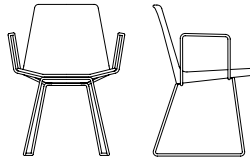

supplied by

spaceist.co.uk

[Click here
to visit site](#)

OS+

by Jonathan Prestwich

TECHNICAL DATA

OS+ by Jonathan Prestwich

OS+ is available with a choice of three bases; a bright chrome ski base, bright chrome four star base with nylon glides or bright chrome four star base with castors. With a polyester mesh cover in red or black or an optional woven outer cover in a choice of six colours. OS+ is available with bright chrome arms or matching upholstered arms. Incorporating such a wide variety of options in eight different colours, there is an OS+ chair to suit every budget and every application.

OS005

560 x 520 x h820/470

OS005A

620 x 520 x h820/470

OS006

520 x 560 x h820/470

OS006A

560 x 560 x h820/470

OS007

520 x 560 x h820/470

OS007A

560 x 560 x h820/470