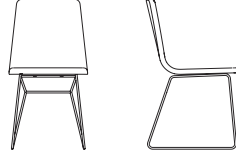

supplied by

spaceist.co.uk

[Click here
to visit site](#)

MULTI

by Michael Sodeau

TECHNICAL DATA

MULTI by Michael Sodeau

An extensive range of seating including an upholstered dining chair, lounge chair and bar stool with matching compact laminate tables. The chairs are available with a brushed chrome ski base or laser cut, powder coated swivel base with self-righting mechanism. The bar stool is available in two heights with a brushed chrome ski base. Available in a wide range of contract fabrics or leathers.

MULC010

570 x 580 x h690/415

MULC012

570 x 580 x h690/415

MULC005

520 x 470 x h870/820

MULC007

475 x 555 x h830/485

MULC003

475 x 555 x h830/485

MULC006

520 x 470 x h720/670