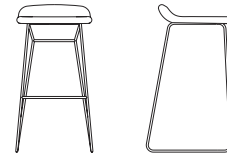

supplied by

spaceist.co.uk

[Click here
to visit site](#)

MULTI

by Michael Sodeau

TECHNICAL DATA

MULTI by Michael Sodeau

An extensive range of seating including an upholstered dining chair, lounge chair and bar stool with matching compact laminate tables. The chairs are available with a brushed chrome ski base or laser cut, powder coated swivel base with self-righting mechanism. The bar stool is available in two heights with a brushed chrome ski base. Available in a wide range of contract fabrics or leathers.

MULC010

570 x 580 x h690/415

MULC012

570 x 580 x h690/415

MULC005

520 x 470 x h870/820

MULC007

475 x 555 x h830/485

MULC003

475 x 555 x h830/485

MULC006

520 x 470 x h720/670