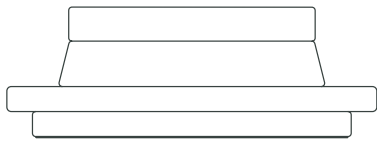

## TECHNICAL DATA

**CANDY** by Pearson Lloyd

Upholstered using a hard wood frame and CMHR multi density foam, CANDY is a range of public space seating available in two options; a long bench or circular island unit. Available with or without head rest, with the option to upholster the separate components in contrasting fabrics. The long bench has an upholstered plinth and the island units are available with either stainless steel bright rod legs or an upholstered plinth with powder coated steel base. Available with cantilevered spun steel table.

**CAN001**  
1390 x h860

**CAN001A**  
1390 x h1160

**CAN002**  
1390 x h860

**CAN0002A**  
1390 x h1160

**CAN0003**  
3250 x 1390 x h860

**CAN0003A**  
3250 x 1390 x h 1160